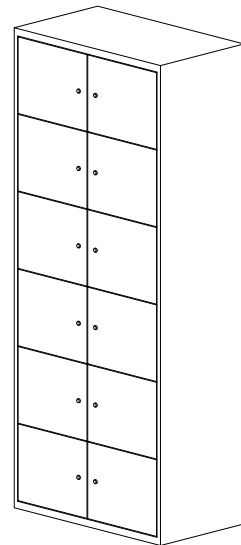

Locker CAD Block Key

10 Door Lockers:

800mm	LK-CU-800-457-1612-XXX
900mm	LK-CU-900-457-1612-XXX
1000mm	LK-CU-1000-457-1612-XXX

12 Door Lockers:

800mm	LK-CU-800-457-1922-XXX
900mm	LK-CU-900-457-1922-XXX
1000mm	LK-CU-1000-457-1922-XXX

Team Storage:

800mm	S31-CU-800-457-1085-1LK2D
1000mm	S31-CU-1000-457-1085-1LK2D

Coat Cupboard & 6 Lockers

800mm	LK-CU-800-457-1922-6LK1C
1000mm	LK-CU-1000-457-1922-6LK1C