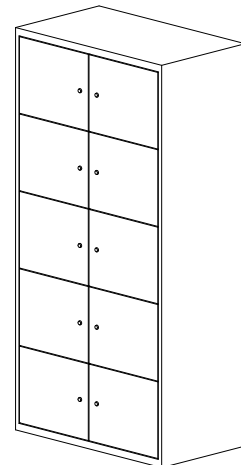

Locker CAD Block Key

10 Door Lockers:

800mm	LK-CU-800-457-1612-XXX
900mm	LK-CU-900-457-1612-XXX
1000mm	LK-CU-1000-457-1612-XXX

12 Door Lockers:

800mm	LK-CU-800-457-1922-XXX
900mm	LK-CU-900-457-1922-XXX
1000mm	LK-CU-1000-457-1922-XXX

Team Storage:

800mm	S31-CU-800-457-1085-1LK2D
1000mm	S31-CU-1000-457-1085-1LK2D

Coat Cupboard & 6 Lockers

800mm	LK-CU-800-457-1922-6LK1C
1000mm	LK-CU-1000-457-1922-6LK1C