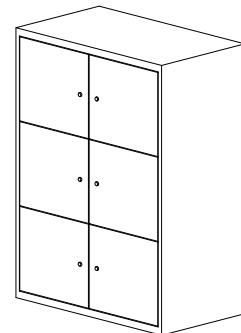

Locker CAD Block Key

4 Door Lockers:

800mm **LK-CU-800-457-682-XXX**
900mm **LK-CU-900-457-682-XXX**
1000mm **LK-CU-1000-457-682-XXX**

6 Door Lockers:

800mm **LK-CU-800-457-992-XXX**
900mm **LK-CU-900-457-992-XXX**
1000mm **LK-CU-1000-457-992-XXX**

6 Door Lockers:

800mm **LK-CU-800-457-1085-XXX**
900mm **LK-CU-900-457-1085-XXX**
1000mm **LK-CU-1000-457-1085-XXX**

8 Door Lockers:

800mm **LK-CU-800-457-1302-XXX**
900mm **LK-CU-900-457-1302-XXX**
1000mm **LK-CU-1000-457-1302-XXX**