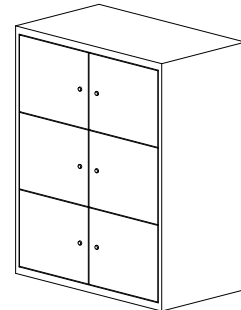

Locker CAD Block Key

4 Door Lockers:

800mm **LK-CU-800-457-682-XXX**
900mm **LK-CU-900-457-682-XXX**
1000mm **LK-CU-1000-457-682-XXX**

6 Door Lockers:

800mm **LK-CU-800-457-992-XXX**
900mm **LK-CU-900-457-992-XXX**
1000mm **LK-CU-1000-457-992-XXX**

6 Door Lockers:

800mm **LK-CU-800-457-1085-XXX**
900mm **LK-CU-900-457-1085-XXX**
1000mm **LK-CU-1000-457-1085-XXX**

8 Door Lockers:

800mm **LK-CU-800-457-1302-XXX**
900mm **LK-CU-900-457-1302-XXX**
1000mm **LK-CU-1000-457-1302-XXX**